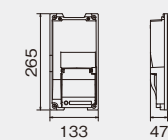

■製品一覧

Pabbit 対応カメラ付集合玄関機

集合玄関機用パネル

制御装置

■寸法図(mm)

GBX-2XB