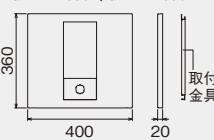

## ■寸法図(mm)

GBX-NDLMU-P

通信アダプター

GBW-N2035P, GBW-N2035P-K,  
GBW-N2035P-NKY

GBW-N3035P, GBW-N3035P-K,  
GBW-N3035P-NKY

GBW-N3040P, GBW-N3040P-K

GBW-N2736P, GBW-N2736P-K

GBW-N4036P, GBW-N4036P-K