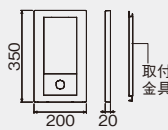

## ■寸法図(mm)

GBX-NDLMU-P

通信アダプター

GBW-N2035P, GBW-N2035P-K,  
GBW-N2035P-NKY

GBW-N3035P, GBW-N3035P-K,  
GBW-N3035P-NKY

GBW-N3040P, GBW-N3040P-K

GBW-N2736P, GBW-N2736P-K

GBW-N4036P, GBW-N4036P-K