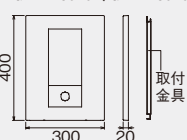

## ■寸法図(mm)

GBX-NDLMU-P

通信アダプター

GBW-N2035P, GBW-N2035P-K,  
GBW-N2035P-NKY

GBW-N3035P, GBW-N3035P-K,  
GBW-N3035P-NKY

GBW-N3040P, GBW-N3040P-K

GBW-N2736P, GBW-N2736P-K

GBW-N4036P, GBW-N4036P-K