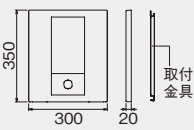

## ■寸法図(mm)

GBX-NDLMU-P

通信アダプター

GBW-N2035P, GBW-N2035P-K,  
GBW-N2035P-NKY

GBW-N3035P, GBW-N3035P-K,  
GBW-N3035P-NKY

GBW-N3040P, GBW-N3040P-K

GBW-N2736P, GBW-N2736P-K

GBW-N4036P, GBW-N4036P-K