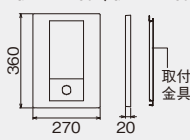

## ■寸法図(mm)

GBX-NDLMU-P

通信アダプター

GBW-N2035P, GBW-N2035P-K,  
GBW-N2035P-NKY

GBW-N3035P, GBW-N3035P-K,  
GBW-N3035P-NKY

GBW-N3040P, GBW-N3040P-K

GBW-N2736P, GBW-N2736P-K

GBW-N4036P, GBW-N4036P-K