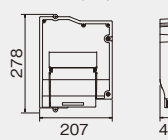

GBX-4XB (-NT)